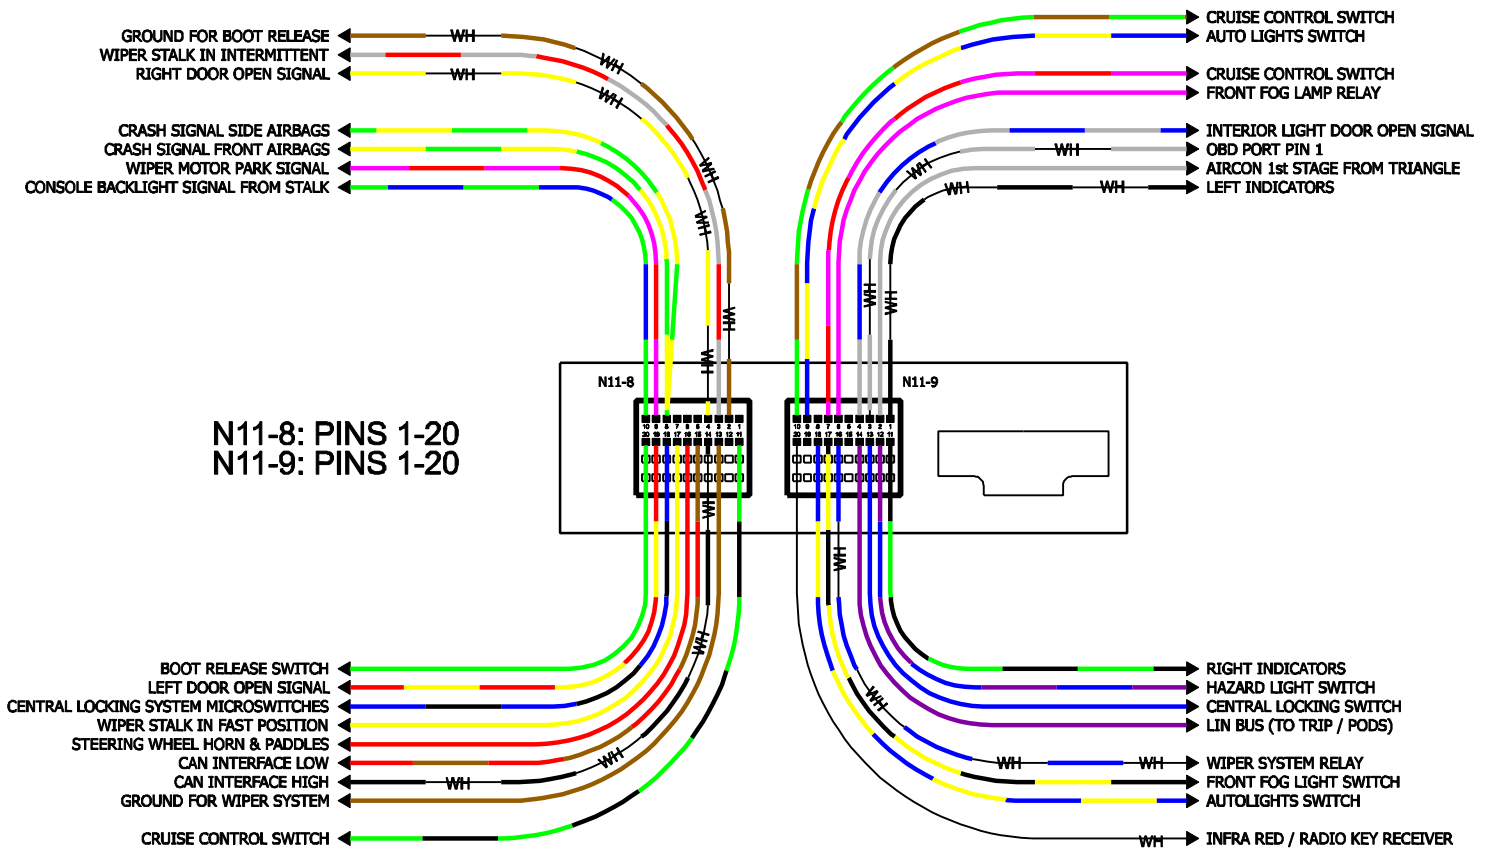

- BLACK
- BLUE
- GREEN
- RED
- YELLOW
- PINK
- VIOLET
- GREY
- BROWN
- WH — WH — WHITE
- MULTICOLOUR CABLE - COLOURS AS ABOVE

**N11-1 TO N11-7
AND N11-11**

**N11-8: PINS 1-20
N11-9: PINS 1-20**

**N11-8: PINS 31-40
N11-9: PINS 31-40
N11-10: PINS 1-8**

N11-8 TO N11-10