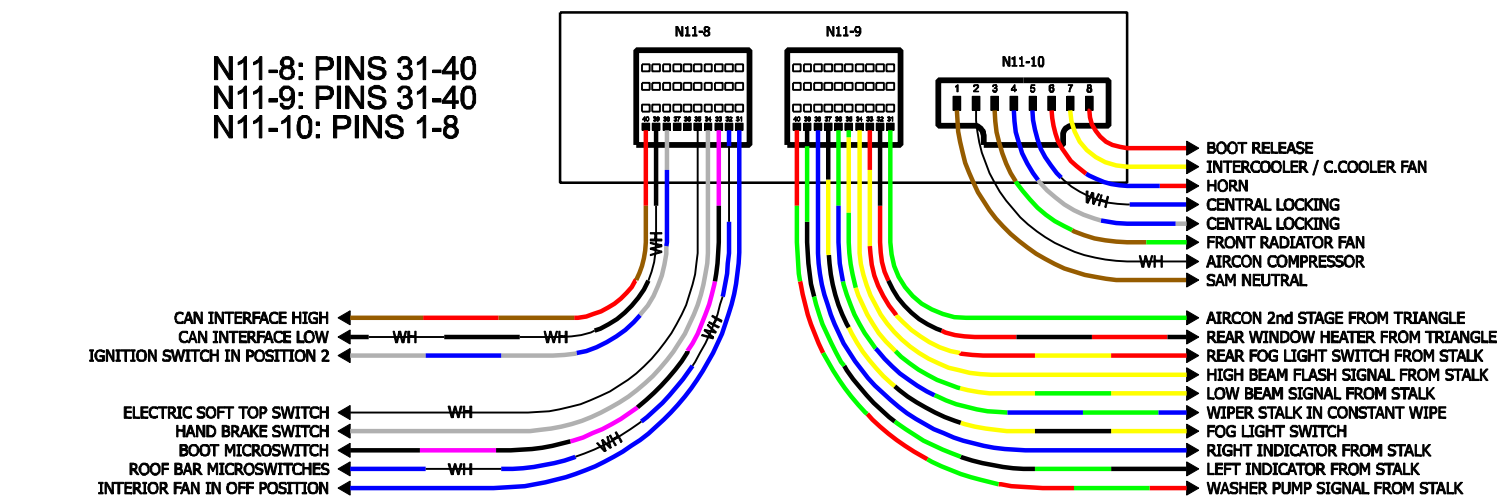

- BLACK
- BLUE
- GREEN
- RED
- YELLOW
- PINK
- VIOLET
- GREY
- BROWN
- WH — WH — WHITE
- MULTICOLOUR CABLE - COLOURS AS ABOVE

**N11-1 TO N11-7
AND N11-11**

**N11-8: PINS 1-20
N11-9: PINS 1-20**

**N11-8: PINS 31-40
N11-9: PINS 31-40
N11-10: PINS 1-8**