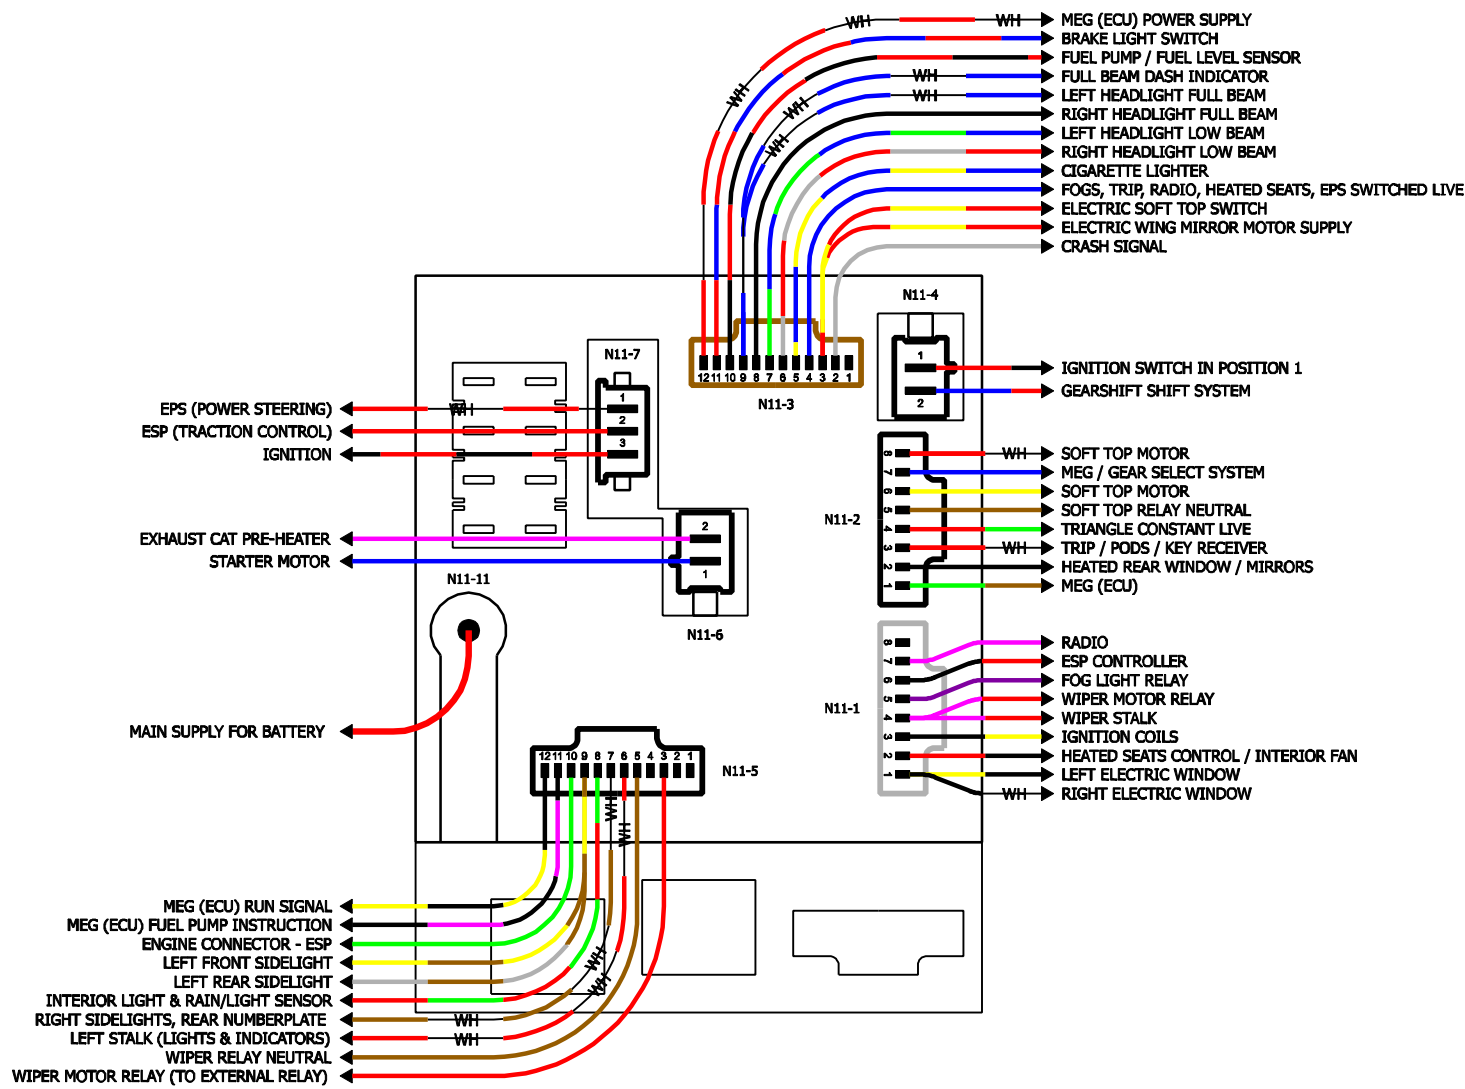

- BLACK
- BLUE
- GREEN
- RED
- YELLOW
- PINK
- VIOLET
- GREY
- BROWN
- WH — WH — WHITE
- MULTICOLOUR CABLE - COLOURS AS ABOVE

**N11-1 TO N11-7
AND N11-11**

**N11-8: PINS 1-20
N11-9: PINS 1-20**

**N11-8: PINS 31-40
N11-9: PINS 31-40
N11-10: PINS 1-8**

N11-8 TO N11-10